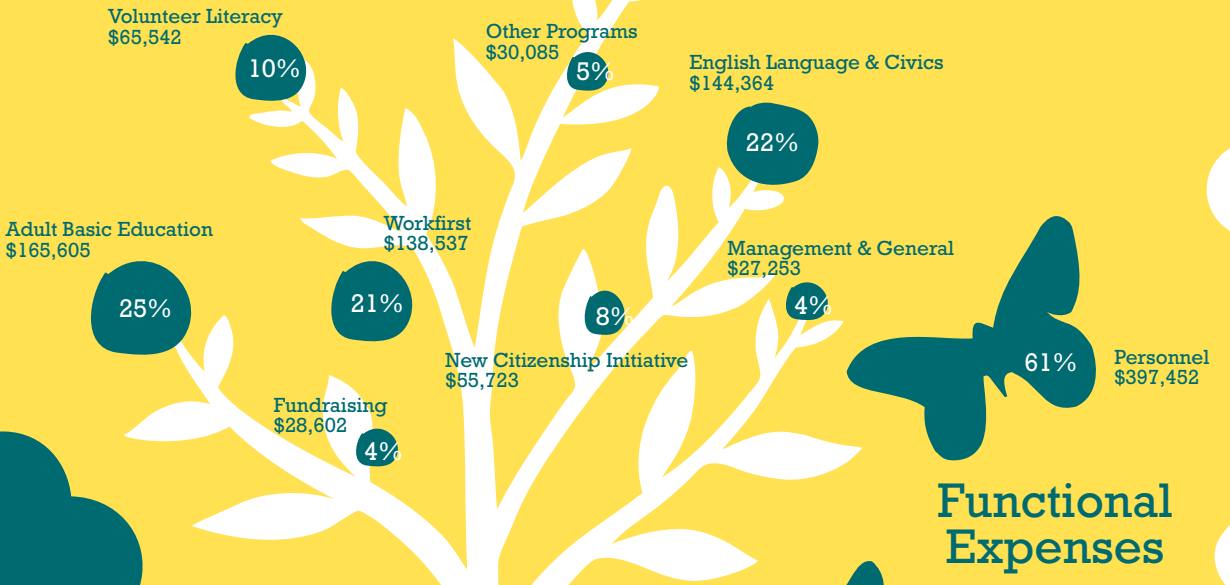

Revenues

Program Expenses

Functional Expenses

Program Areas

Ethnicities